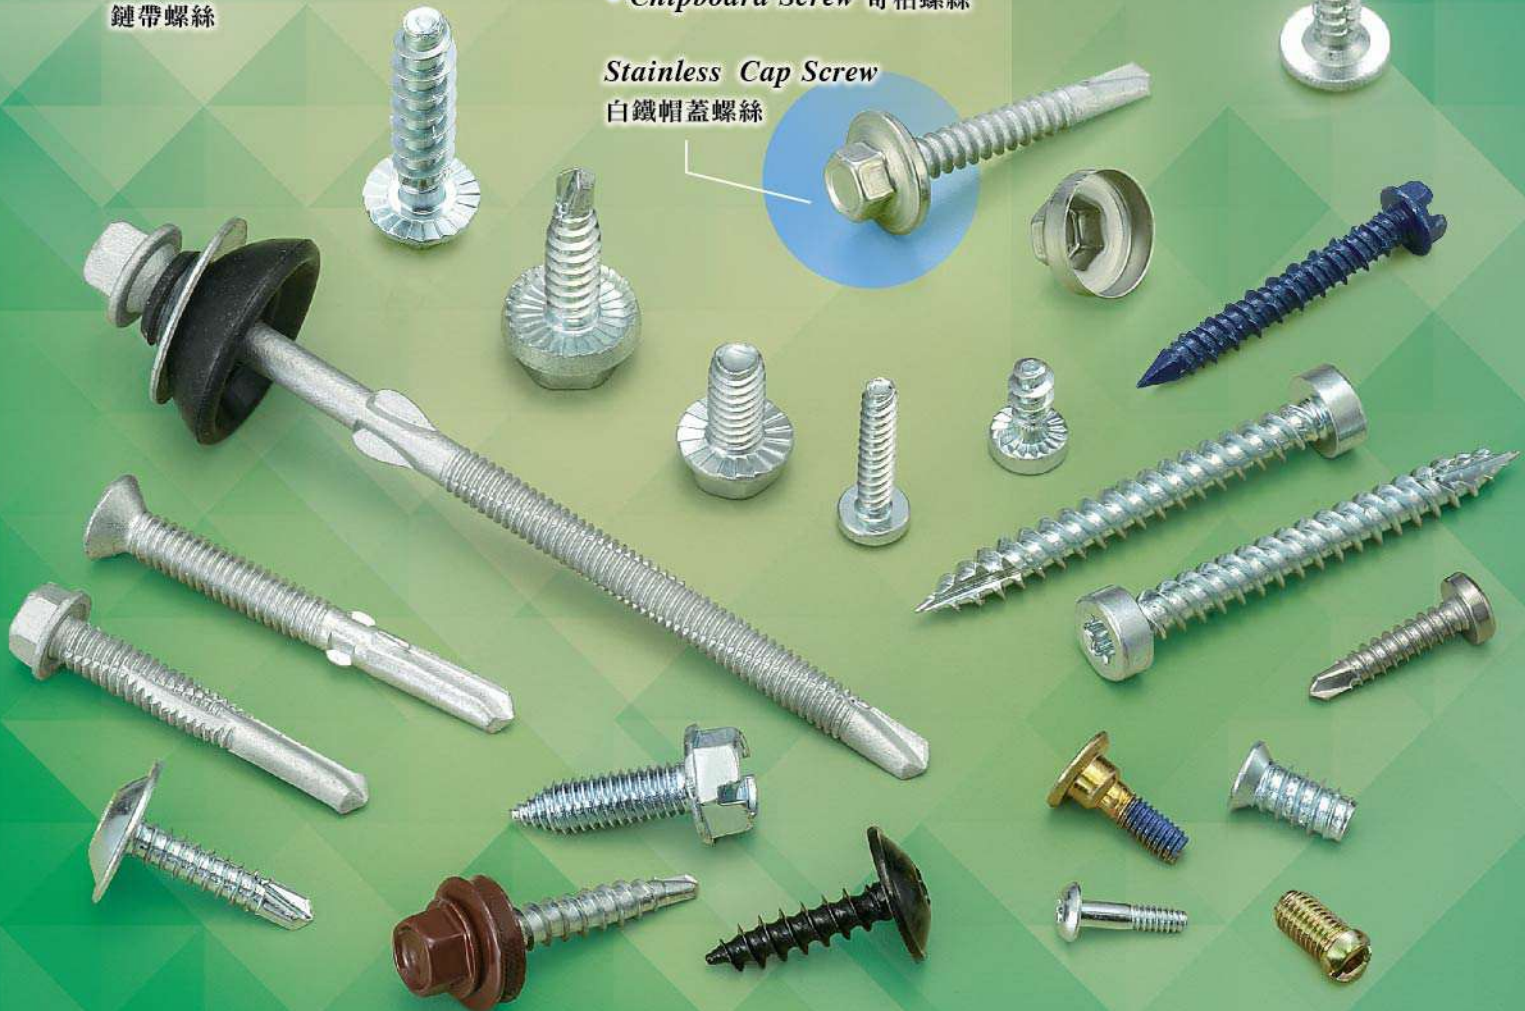

Collated Screw
鏈帶螺絲

MAIN PRODUCTS 主力產品：

- *Self-Drilling Screw* 鑽尾螺絲
- *Roofing Screw* 屋頂螺絲
- *Thread Forming Screw* 三角牙螺絲
- *Tapping Screw* 攻牙螺絲
- *Concrete Screw* 水泥螺絲
- *Wood Screw* 木螺絲
- *Plastic Screw* 塑膠螺絲
- *Particle Board Screw* 複合板螺絲
- *Drywall Screw* 乾牆螺絲
- *Machine Screw* 機械牙螺絲
- *Chipboard Screw* 奇柏螺絲